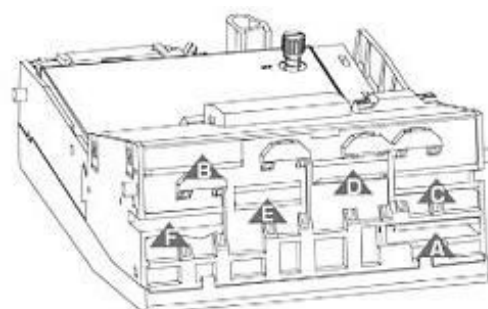

maximale Münzgrößen/ maximum coin sizes

A Hauptkasse	max. Ø 32.5 mm; Dicke: 3.5 mm
A main cash box	max. Ø 32.5 mm; thickness: 3.5 mm
B Rückgabe	
B reject	
C Tube rechts	max. Ø 32.5 mm; Dicke: 3.5 mm
C tube right	max. Ø 32.5 mm; thickness: 3.5 mm
D Tube mitte / rechts	max. Ø 27.0 mm; Dicke: 3.5 mm
D tube middle / right	max. Ø 27.0 mm; thickness: 3.5 mm
E Tube mitte / links	max. Ø 24.0 mm; Dicke: 3.5 mm
E tube middle / left	max. Ø 24.0 mm; thickness: 3.5 mm
F Tube links	max. Ø 30.0 mm; Dicke: 3.5 mm
F tube left	max. Ø 30.0 mm; thickness: 3.5 mm